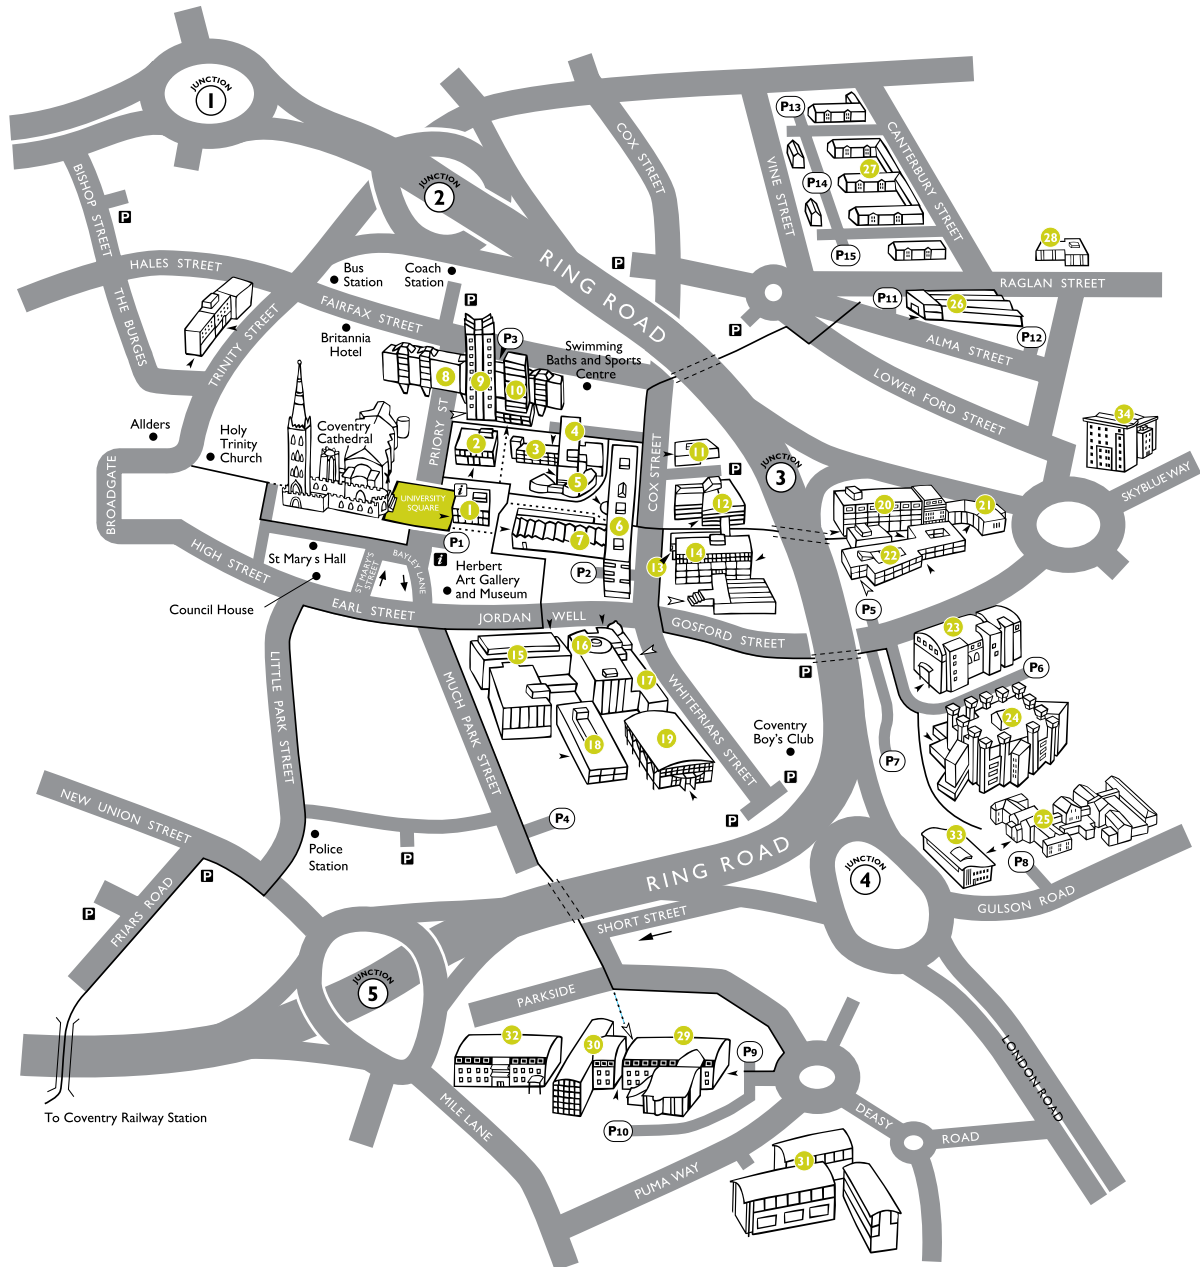

Coventry University

The Campus

- | | | | |
|----------------------------------|------------------------------------|---------------------------------|--|
| Main reception | Tourist information | Subway or access under ringroad | Principal pathway with wheelchair access |
| University Building see listings | University car parks | Footbridge | Principal pathway with steps |
| Ringroad junction | Coventry City car parks | | |
| Entrance with wheelchair access | Entrance without wheelchair access | | |

Design Institute

Charles Ward Building ³

Design Hub ³²

Ellen Terry Building ¹⁶

Frederick Lanchester Building ²⁴

Library, IT Helpdesk

George Eliot Building ⁴

Graham Sutherland Building ¹⁴

Gulson Road Site ²⁵

Centre for Academic Writing

Hillman/Humber Lecture ⁵

Theatres

Innovation Village ³¹

Jaguar Building ²²

The Graduate and CPD Centre, The School of Lifelong Learning

James Starley Building ⁶

Students' Union – Cox Street ¹¹

Students' Union – Priory Street ²

The Enterprise Centre ³⁰

The TechnoCentre ²⁹

Trinity Point ³⁴

Hall of Residence

Whitefriars Building ¹⁷

William Morris Building ²³